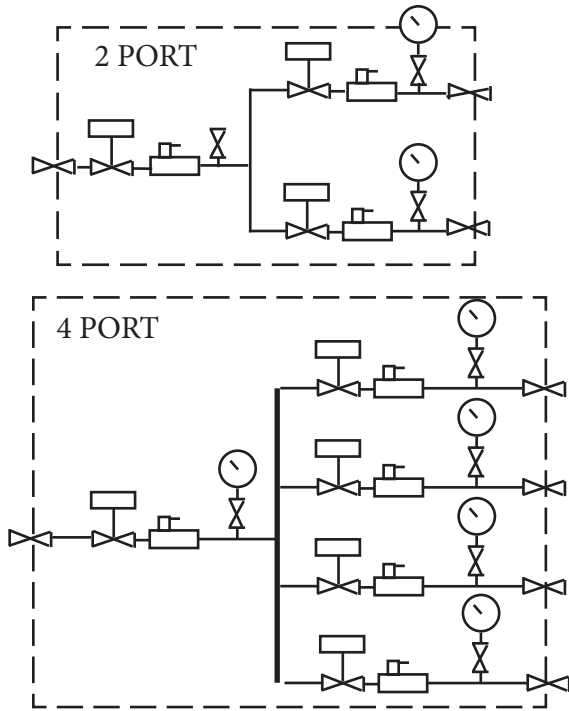

### PRESSURE MANIFOLDS

### RETURN MANIFOLDS

### HOSES

6' - 10' - 15' - 25' - 30' - 50' - 80' - 100'

	DESCRIPTION
	QUICK COUPLER
	ONE WAY CHECK
	GAGE W/ COUPLER
	SHUTOFF VALVE