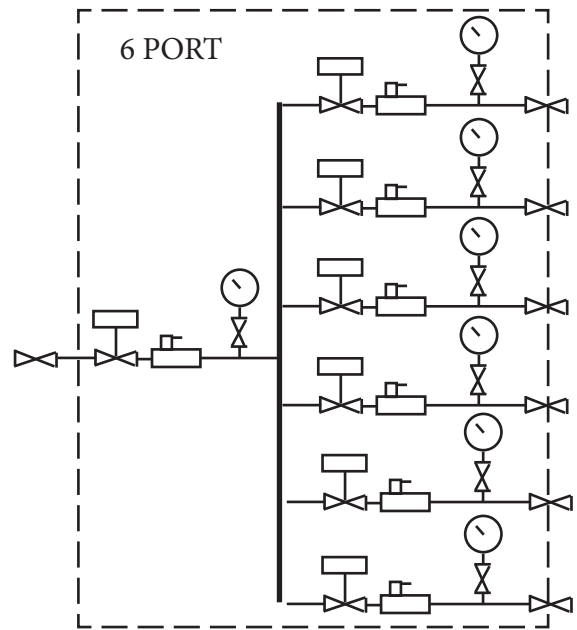

### PRESSURE MANIFOLDS

### RETURN MANIFOLDS

### HOSES

6' - 10' - 15' - 25' - 30' - 50' - 80' - 100'

	DESCRIPTION
	QUICK COUPLER
	ONE WAY CHECK
	GAGE W/ COUPLER
	SHUTOFF VALVE